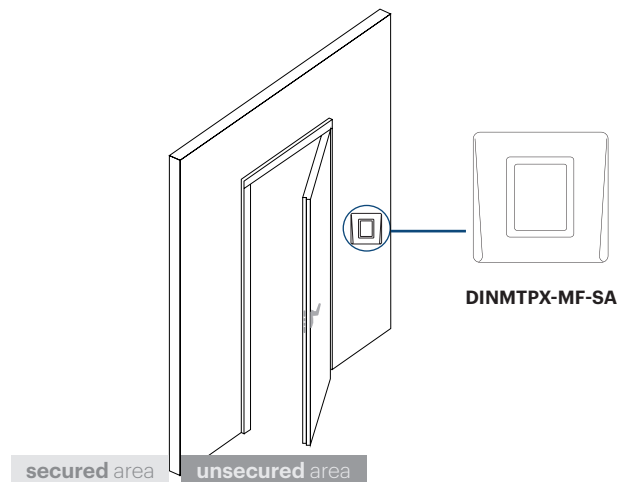

ACCESS SOLUTIONS SYSTEM > READER ONLY