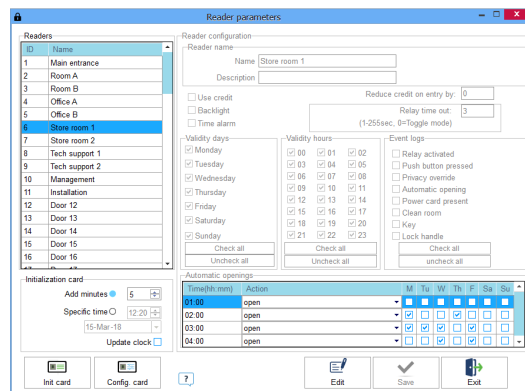

ACCESS SOLUTIONS SYSTEM > READER ONLY

ACCESS SOLUTIONS SYSTEM > READER + REMOTE RELAY UNIT

PROA-MS (ACCESS SOFTWARE)

- ▶ Management of unlimited number of separate sites
- ▶ 80 Doors(Readers) per site, unlimited number of users per site
- ▶ Unlimited access levels
- ▶ User cards programming with PROX-USB Desktop Reader
- ▶ MS Access Database
- ▶ Reports for Events, Cards, User List, System Logs
- ▶ Configuring the reader by USB connection or by creating the Setup card
- ▶ Download reader events by USB connection or card
- ▶ OS: Windows 7, 8, 10
- ▶ Compatible hardware:
 - PROX-USB desktop card Reader/Writer
 - MTPX-MF-SA standalone reader
- ▶ Multilanguage UK, FR, IT, ES, NL, DE.

Easy to check and manage different events.

Site	Area	Reader / Time zone	1	2	3	4	5
Home	Outside	Sodie Show Room	Zona horaria1 00:00-23:59 Hol Mon Tue Wed Thu Fri Sat Sun	Zona horaria2 00:00-23:59 Hol Mon Tue Wed Thu Fri Sat Sun	Zona horaria3 00:00-23:59 Hol Mon Tue Wed Thu Fri Sat Sun	Zona horaria4 00:00-23:59 Hol Mon Tue Wed Thu Fri Sat Sun	Zona ho 00:00-23 Hol Mon Tue Wed Thu Fri Sat Sun
Home	Outside	R1 - 140326033	24/7	Zona horaria1 00:00-23:59 Hol Mon Tue Wed Thu Fri Sat Sun	Zona horaria2 00:00-23:59 Hol Mon Tue Wed Thu Fri Sat Sun	Zona horaria3 00:00-23:59 Hol Mon Tue Wed Thu Fri Sat Sun	Zona ho 00:00-23 Hol Mon Tue Wed Thu Fri Sat Sun
Home	Outside	R2 - 140326033	Zona horaria1 00:00-23:59 Hol Mon Tue Wed Thu Fri Sat Sun	Zona horaria2 00:00-23:59 Hol Mon Tue Wed Thu Fri Sat Sun	Zona horaria3 00:00-23:59 Hol Mon Tue Wed Thu Fri Sat Sun	Zona horaria4 00:00-23:59 Hol Mon Tue Wed Thu Fri Sat Sun	Zona ho 00:00-23 Hol Mon Tue Wed Thu Fri Sat Sun
Home	Outside	R1 - 150703073	24/7	Zona horaria1 00:00-23:59 Hol Mon Tue Wed Thu Fri Sat Sun	Zona horaria2 00:00-23:59 Hol Mon Tue Wed Thu Fri Sat Sun	Zona horaria3 00:00-23:59 Hol Mon Tue Wed Thu Fri Sat Sun	Zona ho 00:00-23 Hol Mon Tue Wed Thu Fri Sat Sun