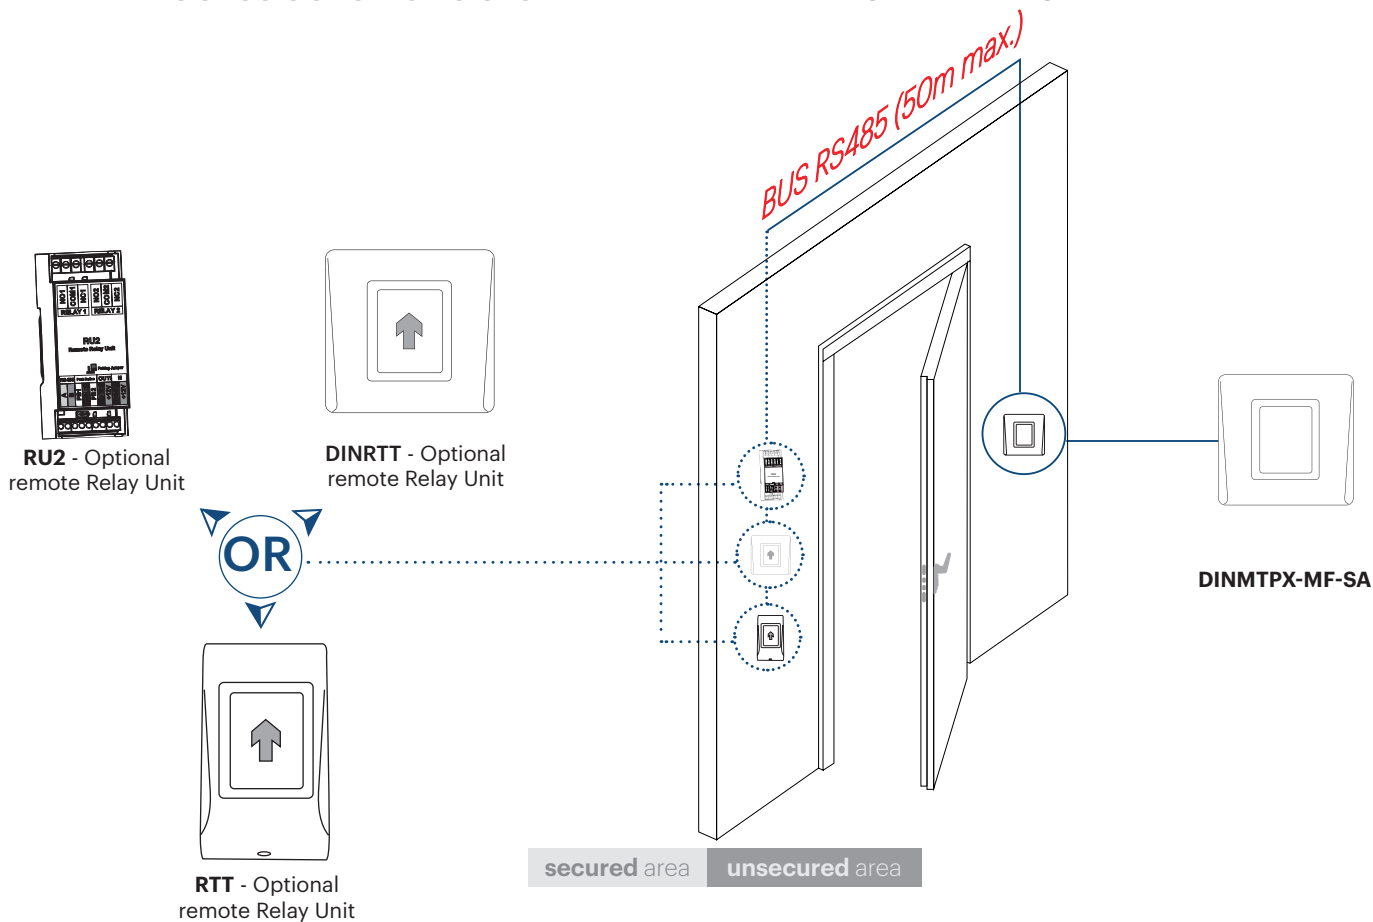

ACCESS SOLUTIONS SYSTEM > READER + REMOTE RELAY UNIT

PROA-MS (ACCESS SOFTWARE)

- Management of unlimited number of separate sites
- 80 Doors(Readers) per site, unlimited number of users per site
- Unlimited access levels
- User cards programming with PROX-USB Desktop Reader
- MS Access Database
- Reports for Events, Cards, User List, System Logs
- Configuring the reader by USB connection or by creating the Setup card
- Download reader events by USB connection or card
- OS: Windows 7, 8, 10
- Compatible hardware:
  - PROX-USB desktop card Reader/Writer
  - MTPX-MF-SA standalone reader
- Multilanguage UK, FR, IT, ES, NL, DE.