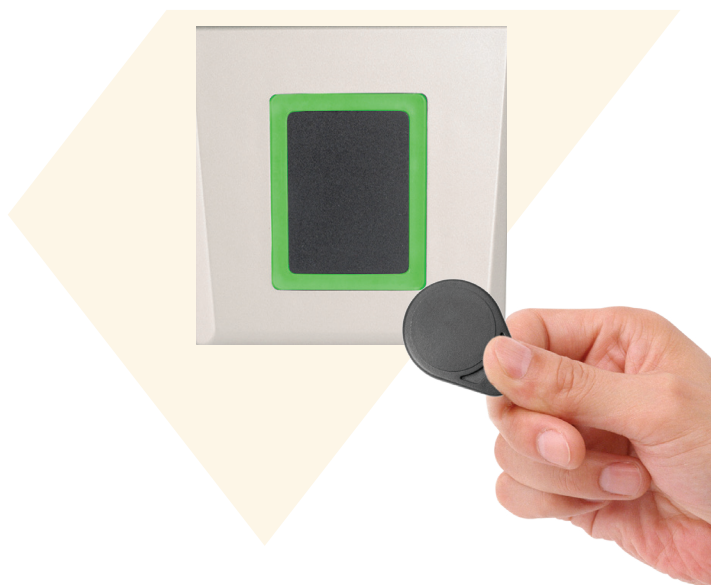

DINMTPX-MF-SA

OFFLINE MIFARE RFID READER

DINMTPX-MF-SA is an offline reader for access control. The Reader can be configured via USB connection or via card configuration. Issuing user cards is done by the software with the help of the desktop USB card reader. The access rights are written in the user card itself. The reader is compatible with our Access (PROA MS) and Hotel (PROH MS) software. The collection of past events can be also done by USB connection or by Event collect card.

FEATURES

Mounting:	Flush
Mask material:	ABS
Reader type:	Mifare R/W
Cards supported:	Mifare Classic 1K, 4K
Read range:	Up to 6 cm
Operating frequency:	13.56 MHz
User capacity:	Unlimited
Events memory:	3500 events
Relay activation time:	Pulse mode (1 to 255 s) or Toggle mode (ON/OFF)
Reader mode:	Sector read/write
Tamper protection:	Yes
Software support:	PROH-MS, PROA-MS
Event collection:	By Event Collect Card or via USB micro connector
Blacklist capacity:	500 cards
Data connectivity:	USB micro connector
Schedule activation:	4 definable actions of lock/unlock based on the time and day of the week
Firmware upgrade:	Yes, via USB
Configuration:	By software with USB connection or programming cards created using software and USB desktop reader
Credit on card:	Yes

SPECIFICATIONS

Electrical Characteristics:

Operating Voltage:	12 V DC
Current consumption:	150 mA max.
Data connectivity:	Micro USB connector for standard connection to PC
Output:	1 built-in relay (2 A; 24 V AC/DC), RS-485 for remote relay unit RU2, DINRTT, RTT
Inputs:	Push button
Tamper:	Yes
Signalization:	LED, buzzer

MOUNTING

> Note: Wall mount box not supplied

COLOURS

READER CONFIGURATION

WITH USB

Micro USB connector on the front of the DINMTPX-MF-SA reader for easy programming

WITH CARD

FOBS & CARDS