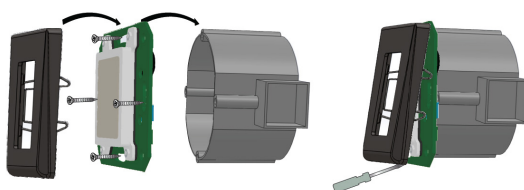

MOUNTING

> Note: Wall mount box not supplied

COLOURS

READER CONFIGURATION

WITH USB

Micro USB connector on the front of the DINMTPX-MF-SA reader for easy programming

WITH CARD

FOBS & CARDS