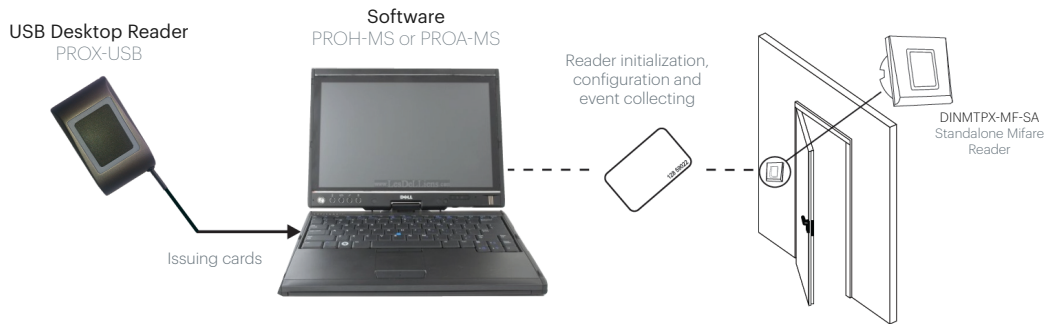

DINMTPX-MF-SA

OFFLINE MIFARE RFID READER

DINMTPX-MF-SA is an offline reader for access control. The Reader can be configured via USB connection or via card configuration. Issuing user cards is done by the software with the help of the desktop USB card reader. The access rights are written in the user card itself. The reader is compatible with our Access (PROA MS) and Hotel (PROH MS) software. The collection of past events can be also done by USB connection or by Event collect card.

MOUNTING

> Note: Wall mount box not supplied

COLOURS

READER CONFIGURATION

WITH USB

Micro USB connector on the front of the DINMTPX-MF-SA reader for easy programming

WITH CARD

FOBS & CARDS

Ref.	PBX-1E-MS50	PBX-2-MS50	PBX-2C-MS50	PBX-2-MS70
Features	ABS Waterdrop keyfob - 13.6MHz - 1K Memory	0.75mm ISO Card - 13.6MHz - 1K memory	2mm NISO Card - 13.6MHz - 1K Memory	0.75mm ISO Card - 13.6MHz - 4K Memory